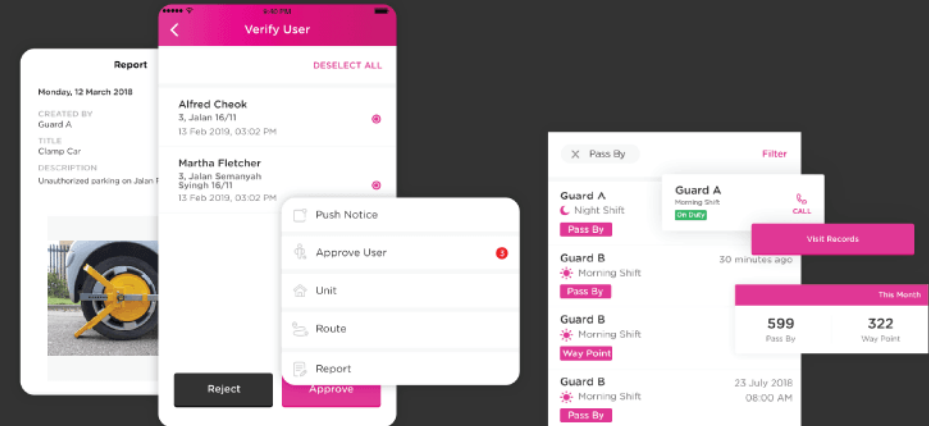

JaGaRonda

Cloud-based Patrolling and Routing System

Design custom routes for your guards, easy tracking on your guards, easy tracking on your guards' locations, and many more...

Features

Guard Tracking

Easy tracking on your guards' locations

Dynamic Routing

Set your security guard's 'ronda' routes to ensure that your property is covered along the route

Notice Board

Push notifications of issues and happenings affecting your community to all your residents

Visitor History

Have an overview of who visited your residence while maintaining security and your privacy

Intercom Call

Communicate with your on-duty guards directly through your mobile phone

Community Emergency Alert

Broadcast emergency alert to all the residents during emergencies

Incidence Report

For the guards on duty to report on incidents within the community

Built-In Admin App

Easily manage JaGaRonda functions from the mobile app