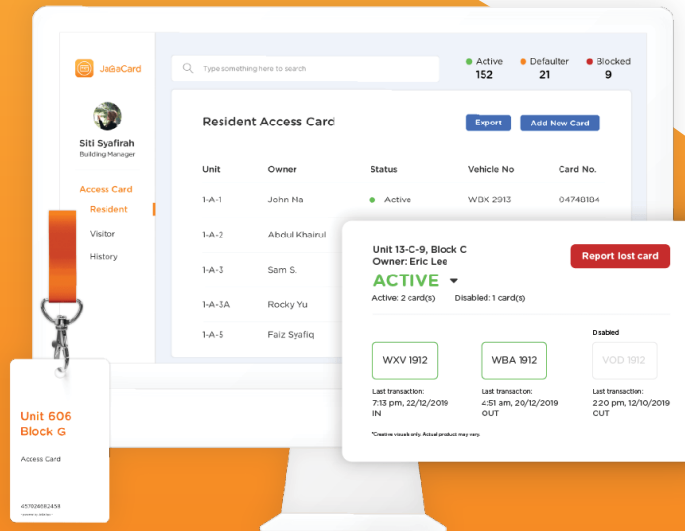

Cloud-based IoT Solutions