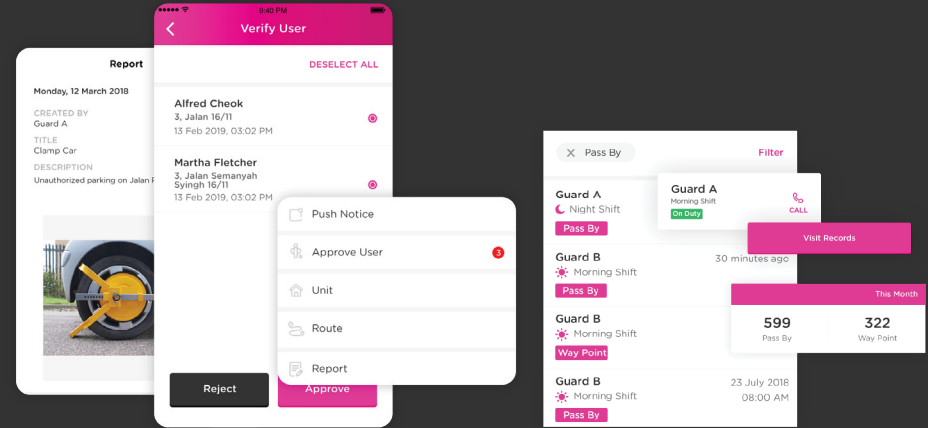

High-Rise Properties

Our smart routing feature allows you to create virtually infinite number of routes, giving you total flexibility to handle high-risk areas in your property.

Industrial Properties

JaGaRonda is uniquely designed to handle different routes, intervals, and scenarios when incidents happen. All these features are backed by a suite of reports easily exported anytime too.

 www.jagasolution.com

Real-time GPS Guard Tracking

JaGaRonda

Cloud-based Patrolling and Routing System

Design custom routes for your guards, easy tracking on your guards, easy tracking on your guards' locations, and many more...

Features

Guard Tracking

Easy tracking on your guards' locations

Dynamic Routing

Set your security guard's 'ronda' routes to ensure that your property is covered along the route

Notice Board

Push notifications of issues and happenings affecting your community to all your residents